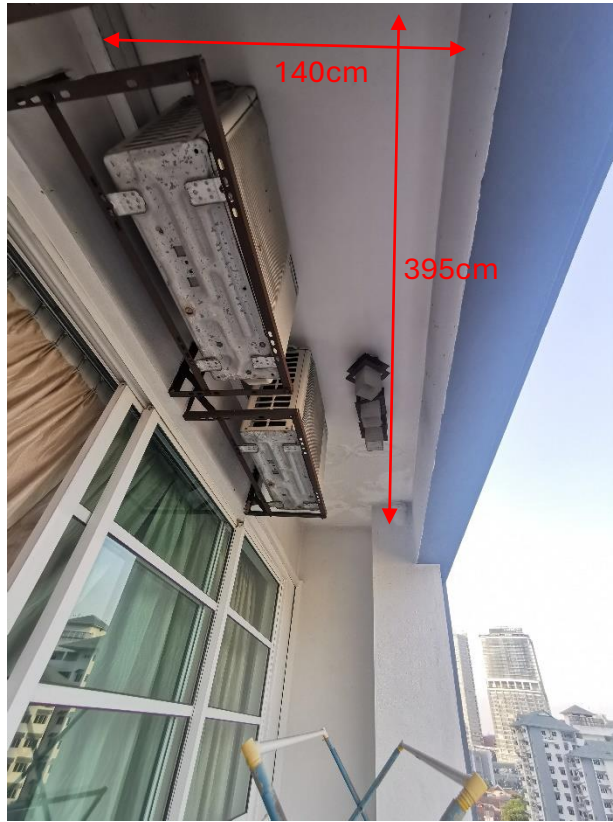

House layout as below 1442 square feet:

1.1. Entrance

Area: wall (10 m²), ceiling (2.3 m²)

Original Color: white

New Color: white

1.2. Balcony

Area: ceiling (5.5 m²)

Original Color: white

New Color: white

1.3 Backyard

Area: wall (21 m²), ceiling (3.2 m²)

Original Color: white

New Color: white

1.4 Living Room

Area: wall (56 m²), ceiling (39 m²)

Original Color: apple white, light green (wall), white (ceiling)

New Color: aqua white (wall), white (ceiling)

1.5 Dining room

Area: wall (21 m²), ceiling (11 m²)

Original Color: apple white, light green (wall), white (ceiling)

New Color: aqua white (wall), white (ceiling)