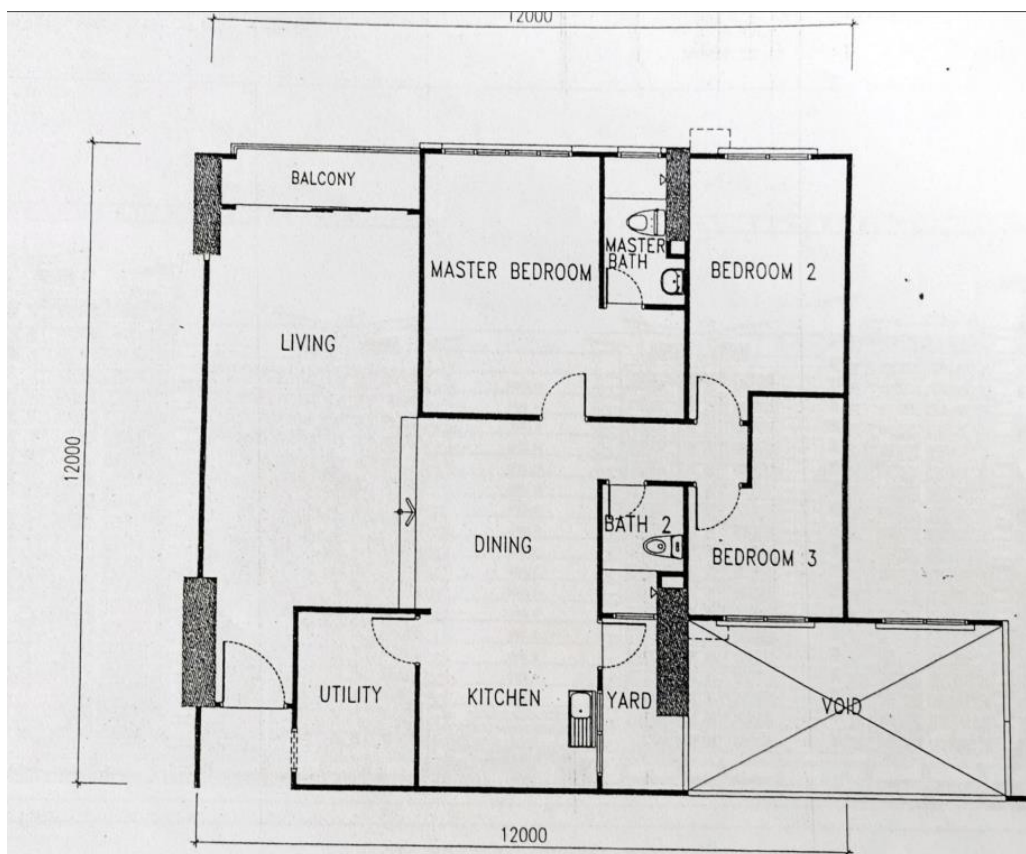

House Repainting Task Items:

1. House internal wall and ceiling repaint

- Clear the area
- Protect furniture – cover all items so that they won't be ruined by drops of paint.
- Protect the floor with newspaper
- Protect fixtures - for any fixtures (objects that aren't movable), tape the edges with masking tape or painters' tape.
- Clean up post-painting
- Patch holes on the wall, removed existing wall hanging nails
- Please suggest volume and type of coats (1 coat sealer/primer/undercoat and 2 coats final paint) – emulsion paint will be provided
- Please advise if a site survey is required

House layout as below 1442 square feet:

1.1. Entrance

Area: wall (10 m²), ceiling (2.3 m²)

Original Color: white

New Color: white

1.2. Balcony

Area: ceiling (5.5 m²)

Original Color: white

New Color: white

1.3 Backyard

Area: wall (21 m²), ceiling (3.2 m²)

Original Color: white

New Color: white

1.4 Living Room

Area: wall (56 m²), ceiling (39 m²)

Original Color: apple white, light green (wall), white (ceiling)

New Color: aqua white (wall), white (ceiling)

1.5 Dining room

Area: wall (21 m²), ceiling (11 m²)

Original Color: apple white, light green (wall), white (ceiling)

New Color: aqua white (wall), white (ceiling)