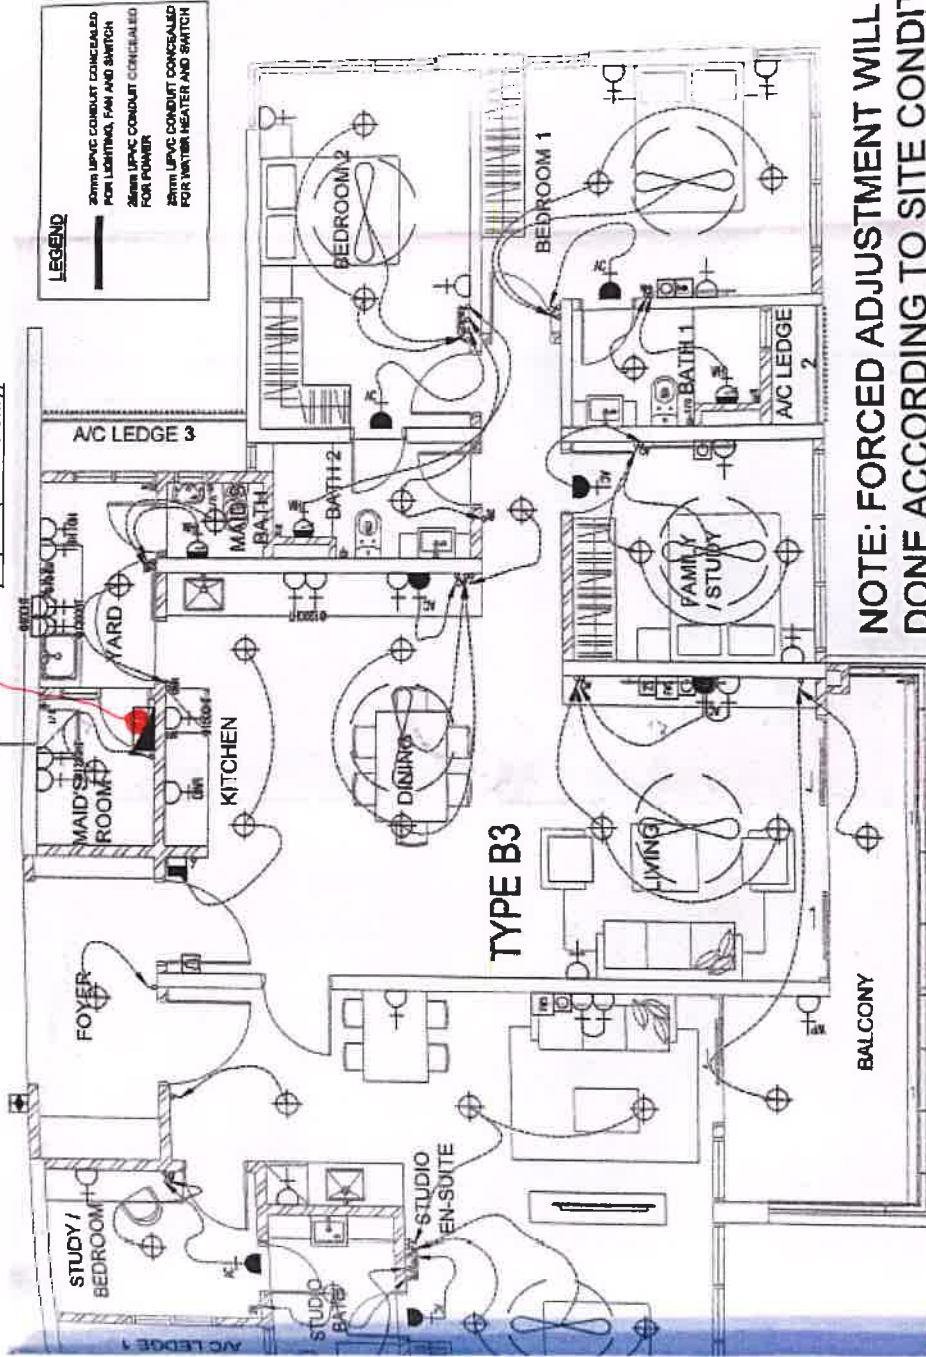

Electrical meter that measures water in unit 20-8. From its measurement, a bill will be paid to TNB

Electrical meter that measures water in the MAIN APARTMENT only. NOT for billing purpose (for info only)

**NOTE: FORCED ADJUSTMENT WILL BE DONE ACCORDING TO SITE CONDITI**

Water meter that measures water in unit 20-8.  
From its measurement, a bill will be paid to  
SYABAS

Water meter that measures water in the MAIN  
APARTMENT only. NOT for billing purpose (for  
info only)