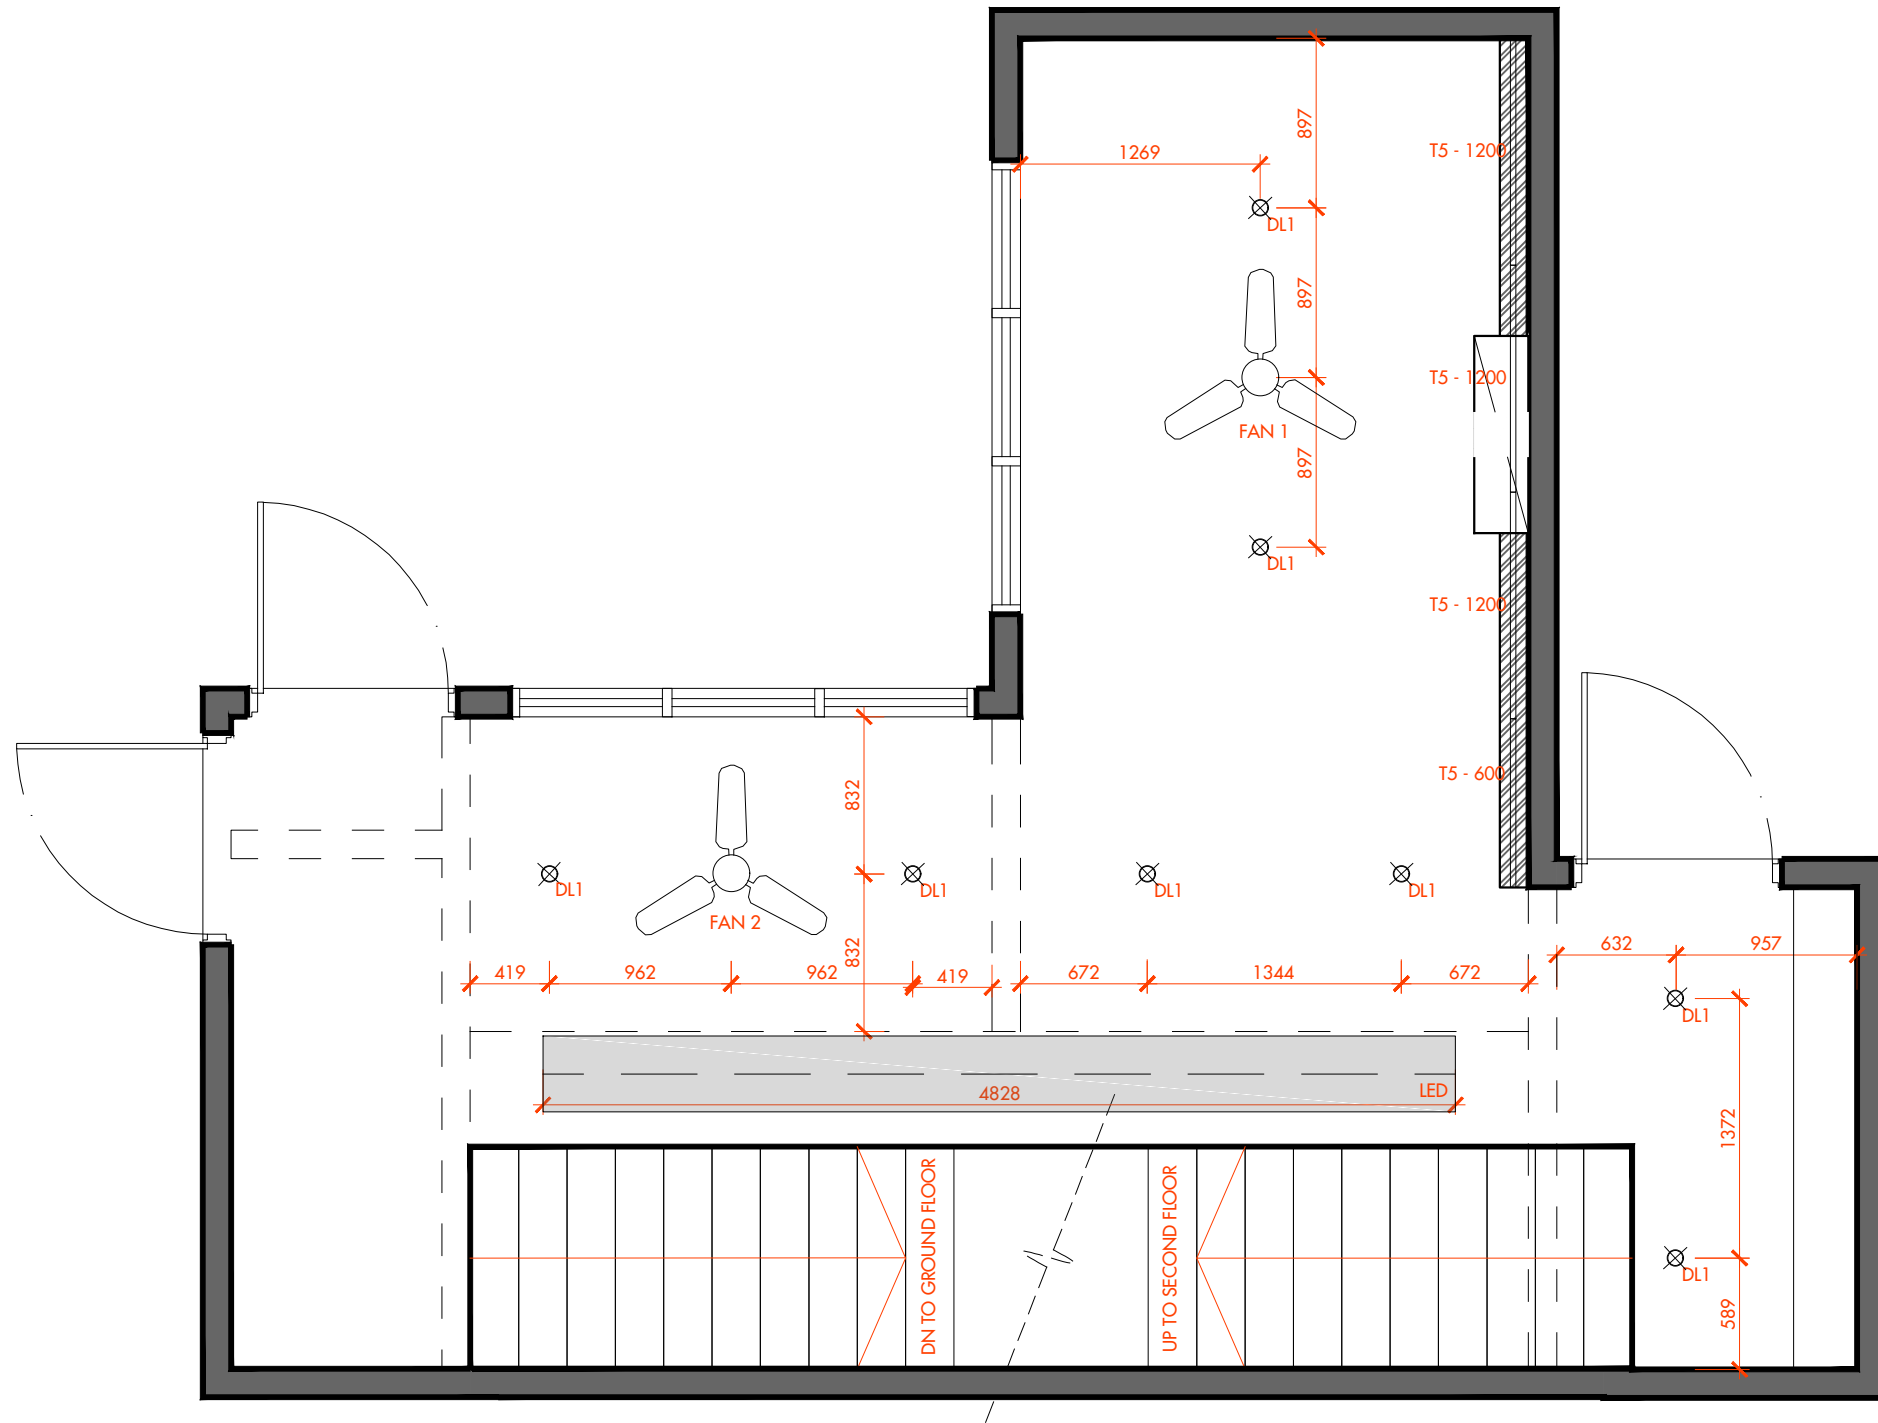

LEGEND		QTY
1G 1W	1 GANG 1 WAY SWITCH	1
2G 1W	2 GANG 1 WAY SWITCH	1
4G 1W	4 GANG 1 WAY SWITCH	1
AC	AIRCON SWITCH	1
DL1	DOWN LIGHT	8
T5 - 1200	T5 - 1200 LIGHTING	3
T5 - 600	T5 - 600 LIGHTING	1
LED	LED STRIP LIGHTING	1
FAN	FAN	2

NOTE:

1. ALL LIGHTING TO BE MARKED ON SITE FOR CHECKING PRIOR TO INSTALLATION.
2. ALL NEW SWITCHING LOCATION TO CLIENT CONFIRMATION.
3. ALL SWITCHING TO BE AT 100mm AFLL UNLESS STATED OTHERWISE.

LP FIRST FLOOR
SCALE 1:40

LP FIRST FLOOR
SCALE 1:40