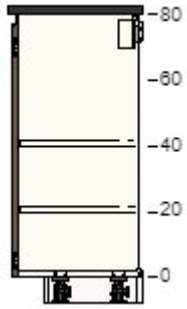

5

50417157	METOD base cabinet frame white 30x37x80 cm	RM 120	1	RM 120

00418418	VOXTORP door walnut effect 30x80 cm	RM 100	1	RM 100

80417349	UTRUSTA shelf white 30x37 cm	RM 22	1	RM 22

60524883	UTRUSTA hinge w b-in damper for kitchen 110 °	RM 40	1	RM 40