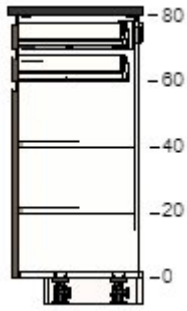

RM 40 2 RM 80

2

50270891	METOD base cabinet frame white 80x37x80 cm	RM 180	1	RM 180
----------	--	--------	---	--------

20327422	VOXTORP drawer front walnut effect 80x10 cm	RM 90	2	RM 180
----------	---	-------	---	--------