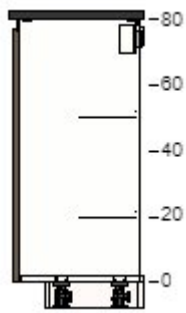

6

50270891 METOD
base
cabinet
frame
white
80x37x80
cm

RM 180

1

RM 180

50327406 VOXTORP
door
walnut
effect
40x80 cm

RM 120

2

RM 240

90271148 UTRUSTA
shelf
white
80x37 cm

RM 55

1

RM 55

60524883 UTRUSTA
hinge w b-
in damper
for kitchen
110 °

RM 40

2

RM 80

7