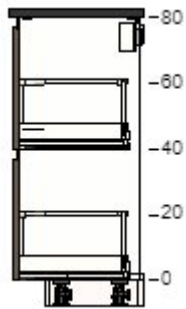

RM 240

90271148 UTRUSTA
shelf
white
80x37 cm

RM 55

1

RM 55

60524883 UTRUSTA
hinge w b-
in damper
for kitchen
110 °

RM 40

2

RM 80

7

60270881 METOD
base
cabinet
frame
white
40x37x80
cm

RM 140

1

RM 140

00327418 VOXTORP
drawer
front
walnut
effect
40x40 cm

RM 80