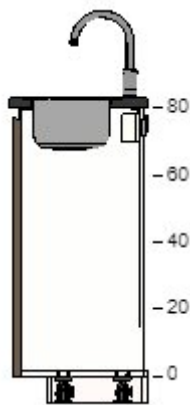

Project name
Kaigan Pantry
Project number
0001-4848-7865

Total Price:
RM 5,719

1

50270891 METOD base cabinet frame white 80x37x80 cm

RM 180 1 RM 180

20244083 BOHOLMEN single-bowl inset sink stainless steel 47x30 cm

RM 40 2 RM 80

2

50270891	METOD base cabinet frame white 80x37x80 cm	RM 180	1	RM 180
----------	--	--------	---	--------

20327422	VOXTORP drawer front walnut effect 80x10 cm	RM 90	2	RM 180
----------	---	-------	---	--------