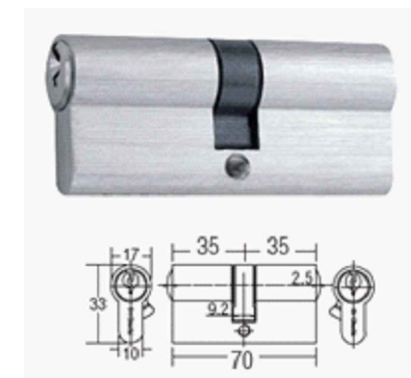

view from common corridor

floor plan

selection of ironmongery

brand : St Guchi, SGLHR - 2104  
description : stainless steel hollow lever handle

brand : St Guchi, SGML - 856000  
description : stainless steel mortise sash lock

brand : St Guchi, SGEP - D3535/SN  
description : brass double side keys profile cylinder (6 pins)

Notes:

1. Adopt heavy duty "butterfly" hinge for grille door.
2. Grille door shall be painted in SK Gloss 695.
3. "Bull ring" for padlock shall be installed at inside and outside of the grille door.
4. All ironmongery subject to Property Management's approval.