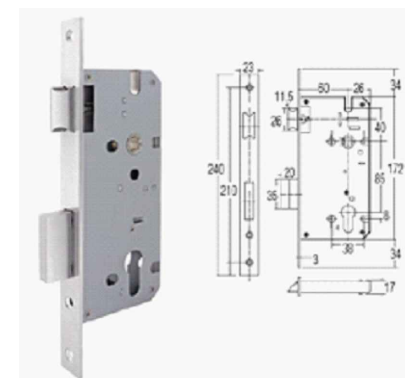

view from common corridor

floor plan

selection of ironmongery

brand : St Guchi, SGLHR - 2104  
description : stainless steel hollow lever handle

brand : St Guchi, SGML - 856000  
description : stainless steel mortise sash lock

brand : St Guchi, SGEP - D3535/SN  
description : brass double side keys profile cylinder (6 pins)

Notes:

1. Adopt heavy duty "butterfly" hinge for grille door.
2. Grille door shall be painted in SK Gloss 695.
3. "Bull ring" for padlock shall be installed at inside and outside of the grille door.
4. All ironmongery subject to Property Management's approval.