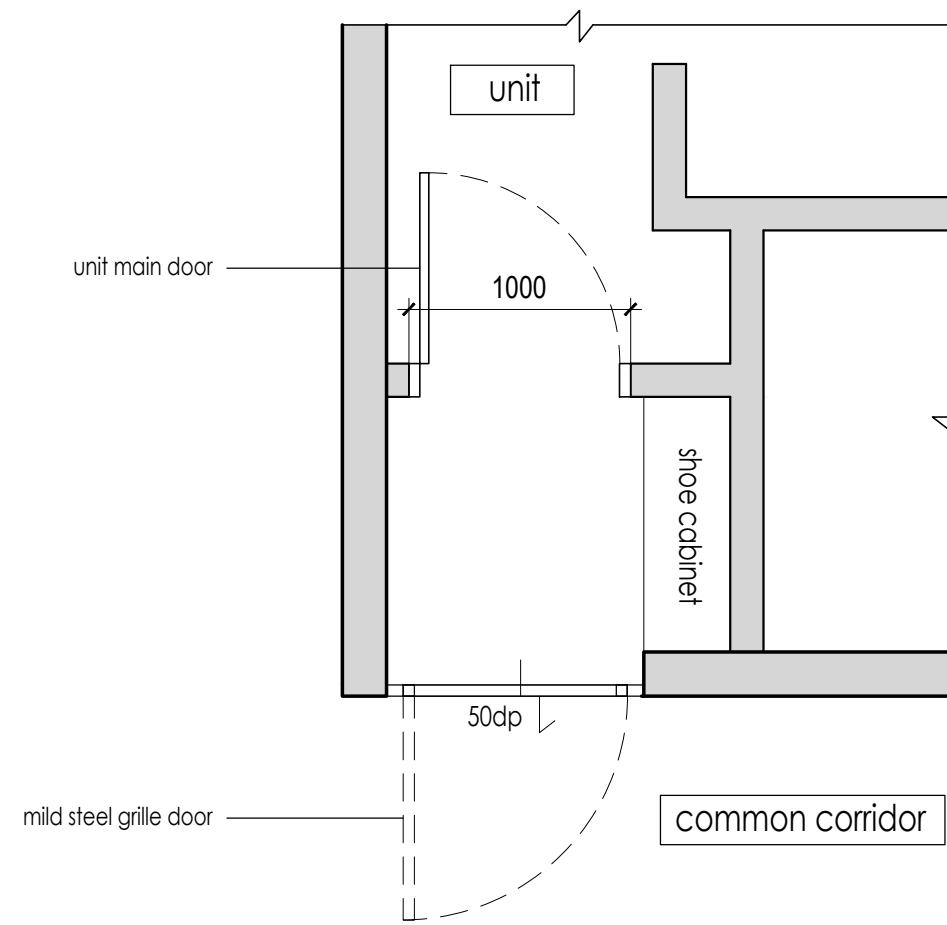

view from common corridor

floor plan

selection of ironmongery

brand : St Guchi, SGLHR - 2104  
description : stainless steel hollow lever handle

brand : St Guchi, SGML - 856000  
description : stainless steel mortise sash lock

brand : St Guchi, SGEP - D3535/SN  
description : brass double side keys profile cylinder (6 pins)

Notes:

1. Adopt heavy duty "butterfly" hinge for grille door.
2. Grille door shall be painted in SK Gloss 695.
3. "Bull ring" for padlock shall be installed at inside and outside of the grille door.
4. All ironmongery subject to Property Management's approval.