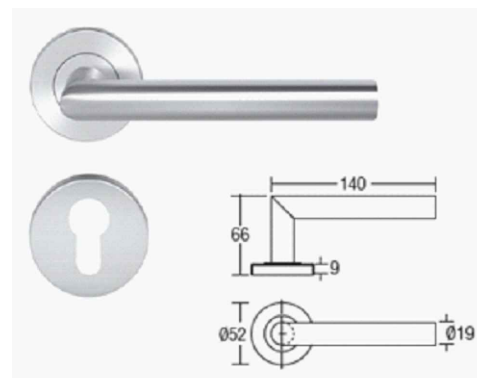

view from common corridor

floor plan

selection of ironmongery

brand : St Guchi, SGLHR - 2104  
description : stainless steel hollow lever handle

brand : St Guchi, SGML - 856000  
description : stainless steel mortise sash lock

brand : St Guchi, SGEP - D3535/SN  
description : brass double side keys profile cylinder (6 pins)

Notes:

1. Adopt heavy duty "butterfly" hinge for grille door.
2. Grille door shall be painted in SK Gloss 695.
3. "Bull ring" for padlock shall be installed at inside and outside of the grille door.
4. All ironmongery subject to Property Management's approval.