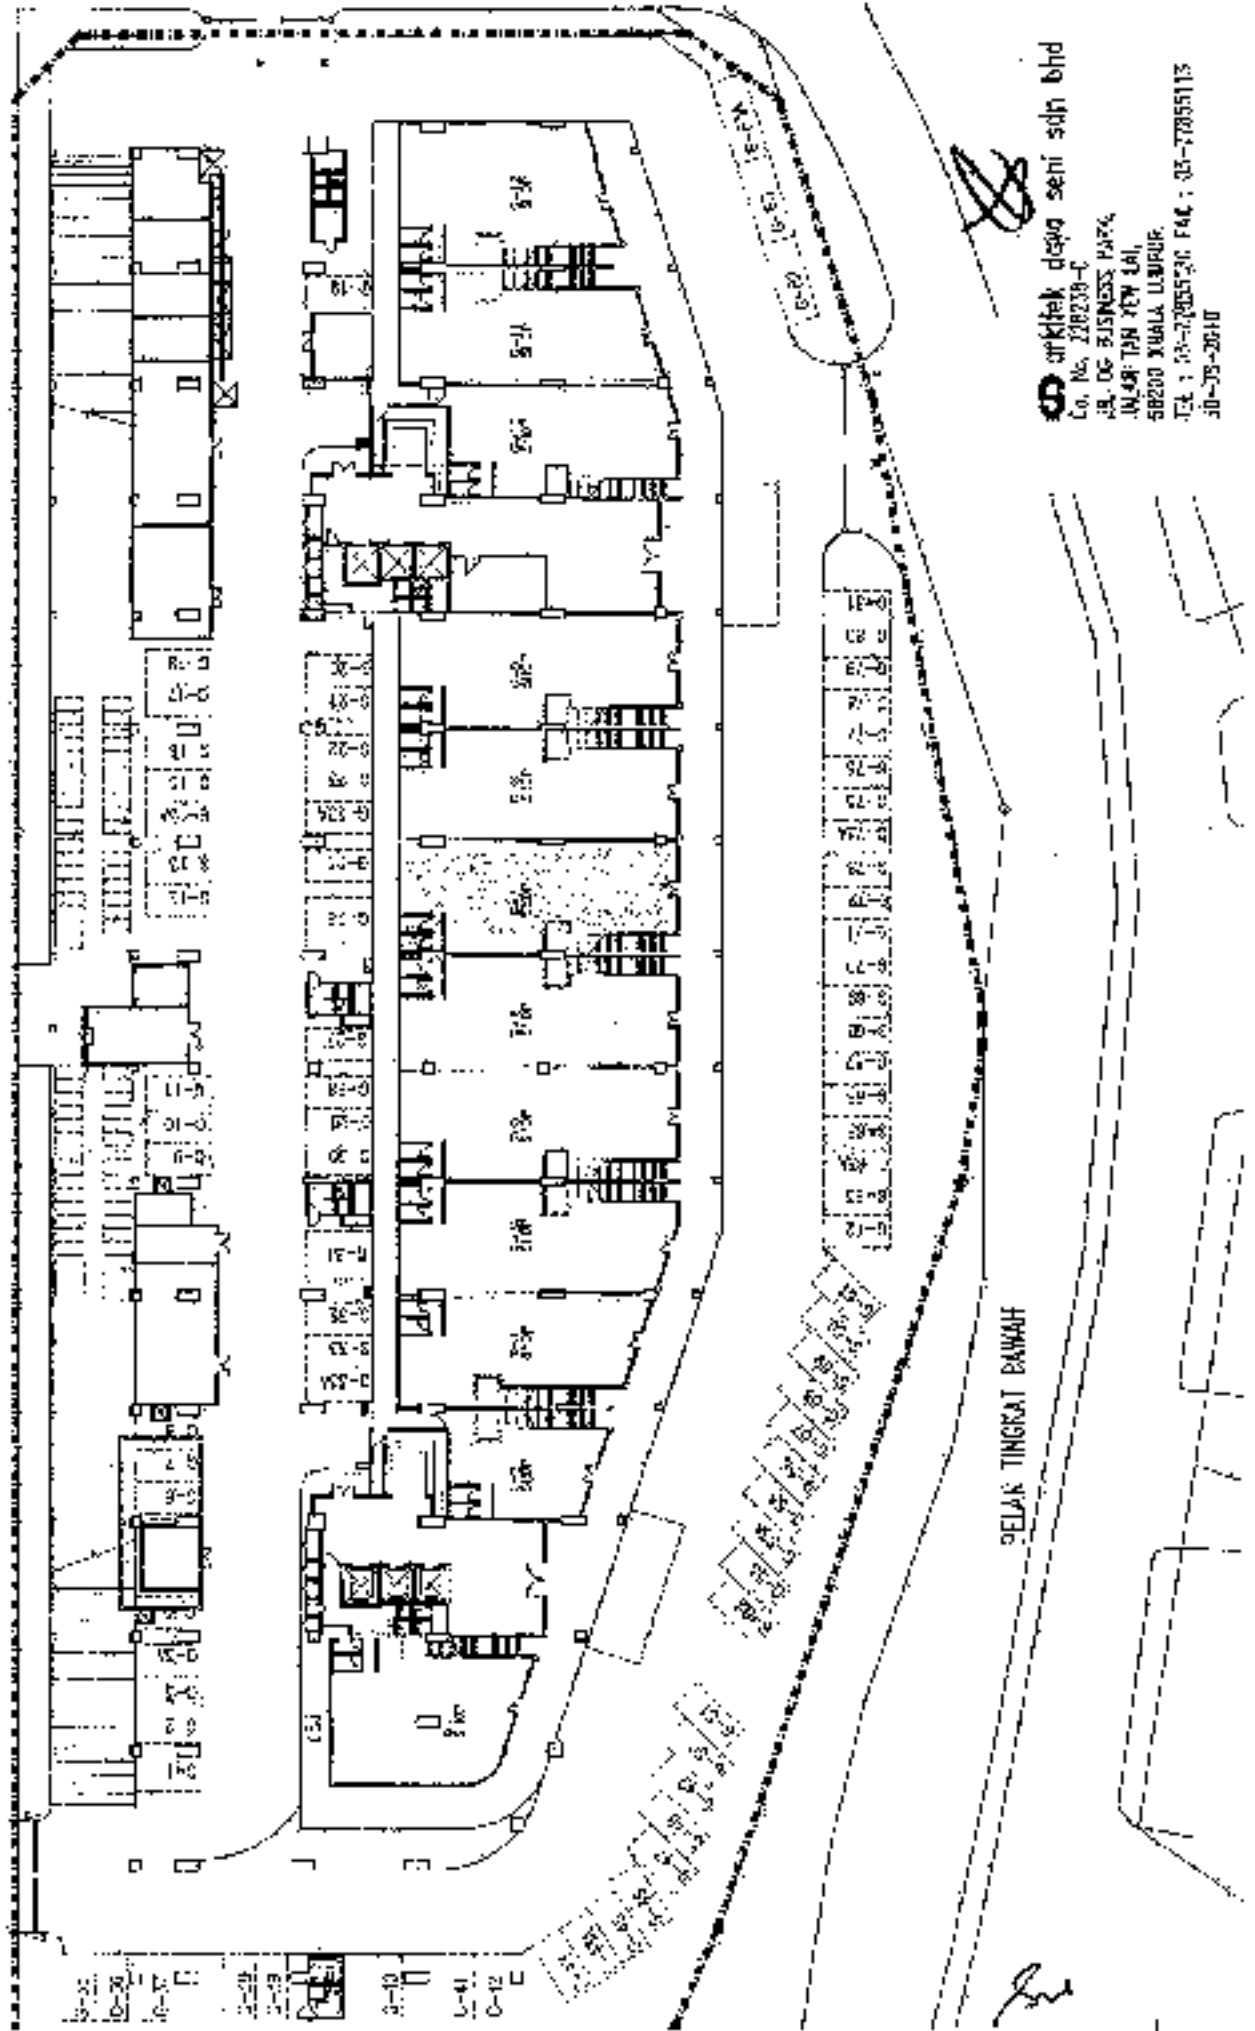

PANGSAPUKI KHIDMAT MELAWATI (SAVILLE @ MELAWATI)

K ALL DRAWINGS ARE SUBJECT TO
CHANGES AS DIRECTED BY RELEVANT
AUTHORITIES / ARCHITECTS / ENGINEERS

ARKITEK **design seni sdh bhd**
Co. No. 228239-T
19, DE BUSINESS PARK,
JALAN TAN YEH LAI,
58200 KUALA LUMPUR.
TEL : 03-77855200 FAX : 03-77855113
03-75-2640

PELAK TINGKAT BAWAH

Signature

Signature