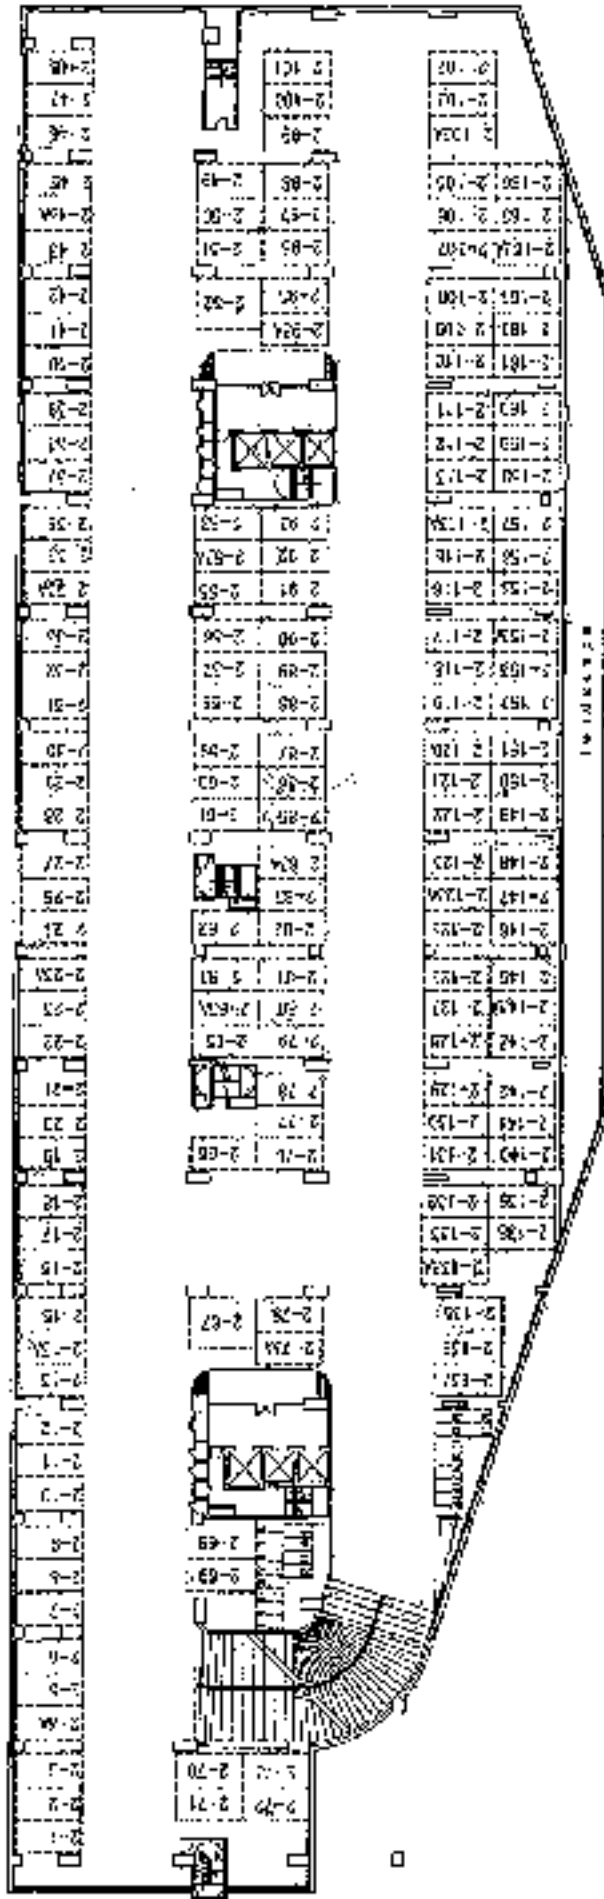

PANGSAPURI KHIDMAT MELAWATI (SAVILLE @ MELAWATI)

ALL DRAWING ARE SUBJECT TO CHANGES AS DIRECTED BY CLIENT ARCHITECTS / ENGINEERS

PELAN TINGGAT 2

SD arkitek daya sari sdtr bhd
No. 42, 28635E-11
38, 08 BUSINESS PARK,
JALAN TAN YEW LAI,
53000 KAJANG LUMPUR,
TEL : 03-77355100 FAX : 03-77355111
03-88-2090

Love

Whe